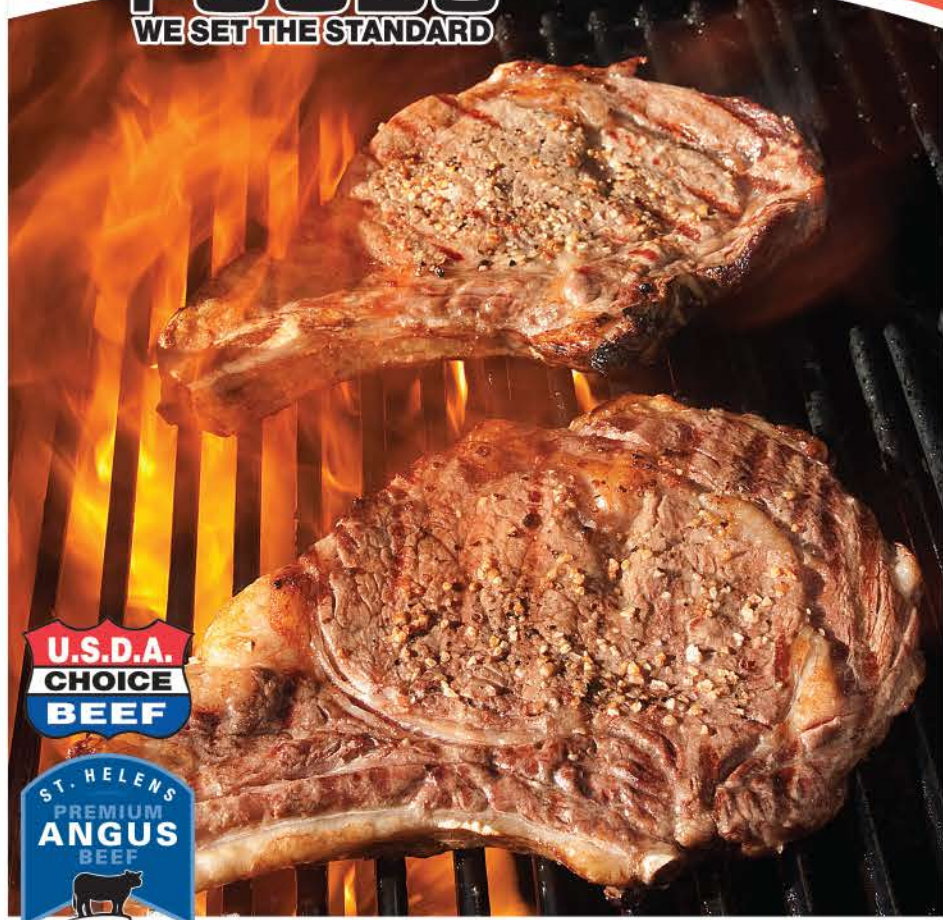

# Meat & Seafood

**USDA Choice Angus Beef Bone-In Rib Steak**  
Family Pack Only, Limit 2 Packages **12<sup>99</sup> lb.**

**Fresh Boneless Skinless Chicken Thighs**  
Southern **3<sup>49</sup> lb.**

**Fresh Mahi Mahi Fillets**  
5-oz. Portion  
Flown in fresh from tropical waters!  
Availability Depends on Weather Conditions

**6<sup>49</sup> ea.**

First of the Season! Wild Caught!

**Fresh Atlantic Salmon Fillets**  
Farm Raised Antibiotic Free  
Flown in Fresh from Norway!

**11<sup>99</sup> lb.**

**USA PRIME**  
**Boneless Pork Tenderloin** **2<sup>99</sup> lb.**