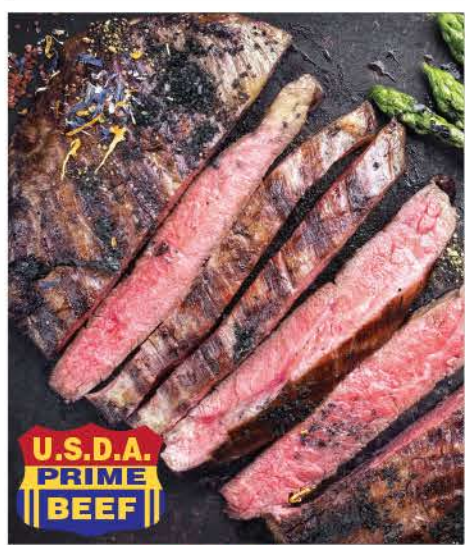

## FOODS

WE SET THE STANDARD

**Bone-In Pork Shoulder Roast**

**1.99** lb.

**Sweet Blueberries**  
18-oz.

**3.99** ea.

**USDA PRIME Beef London Broil**  
Cut From Top Round

**5.99** lb.