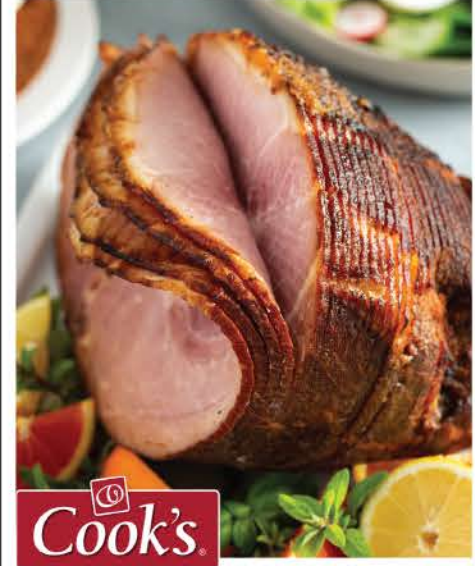

## FOODS

WE SET THE STANDARD

Trimmed & Tied In-Store!  
Ready For The Oven!

USDA Choice Angus Beef Bone In **ROYAL** Rib Roast

**8.99** lb.

Seasoned with Spiceology Rub upon request!

Juicy Pineapple **1.99** ea.

Melissa's Authentic Hollandaise Sauce 1.7-oz. **2 | \$4**

Tender Asparagus **1.99** lb.

Grandma Rolls 12-ct.

**1.99**

Darigold Natural Butter 16-oz. Salted or Unsalted

**2 | \$6**

Cook's Bone-In Spiral Sliced Half Ham Limit 2 Packages