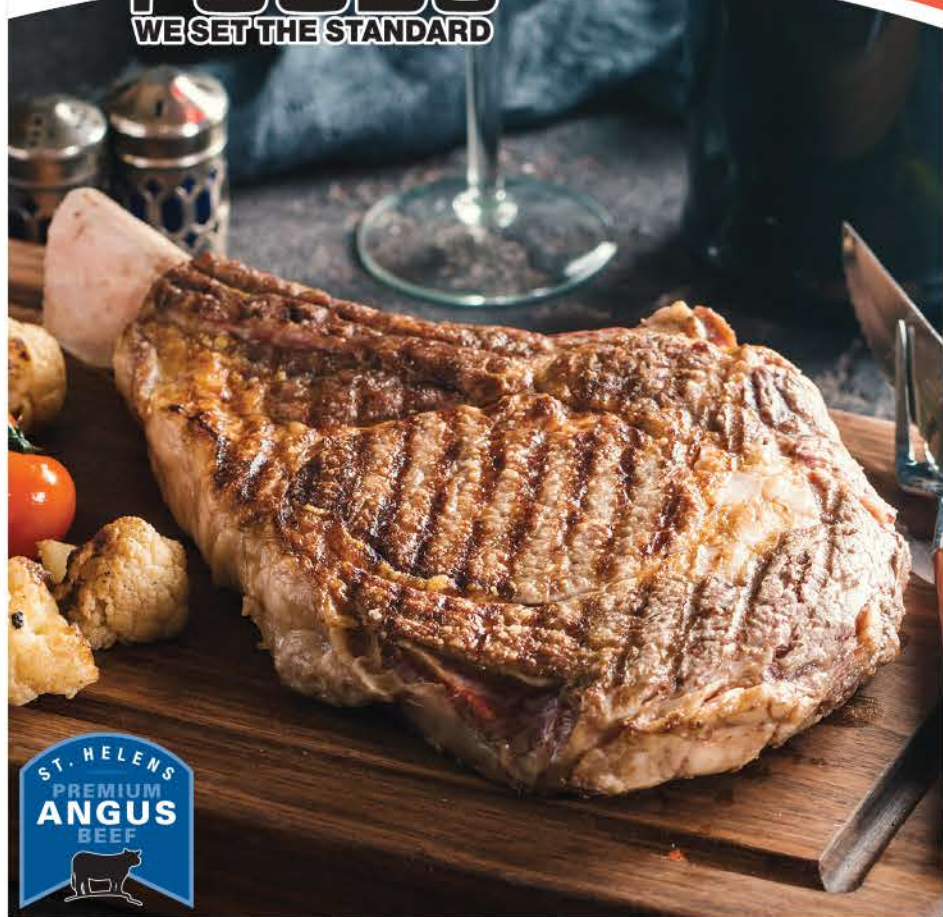

24.99

Meat & Seafood

USDA Choice Angus Beef Bone-In Rib Steak
Family Pack Only, Limit 2 Packages

9.99 lb.

PRAIRIE FRESH USA PRIME
Boneless Pork Tenderloin

3.99 lb.

Daily's Thick Sliced Bacon
Available At Our Service Meat Counter!