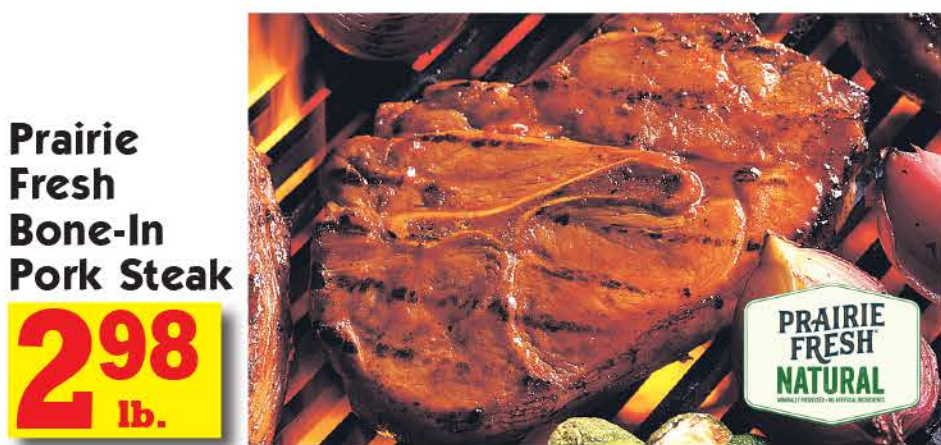

**Prairie
Fresh
Bone-In
Pork Steak**

2.98
lb.